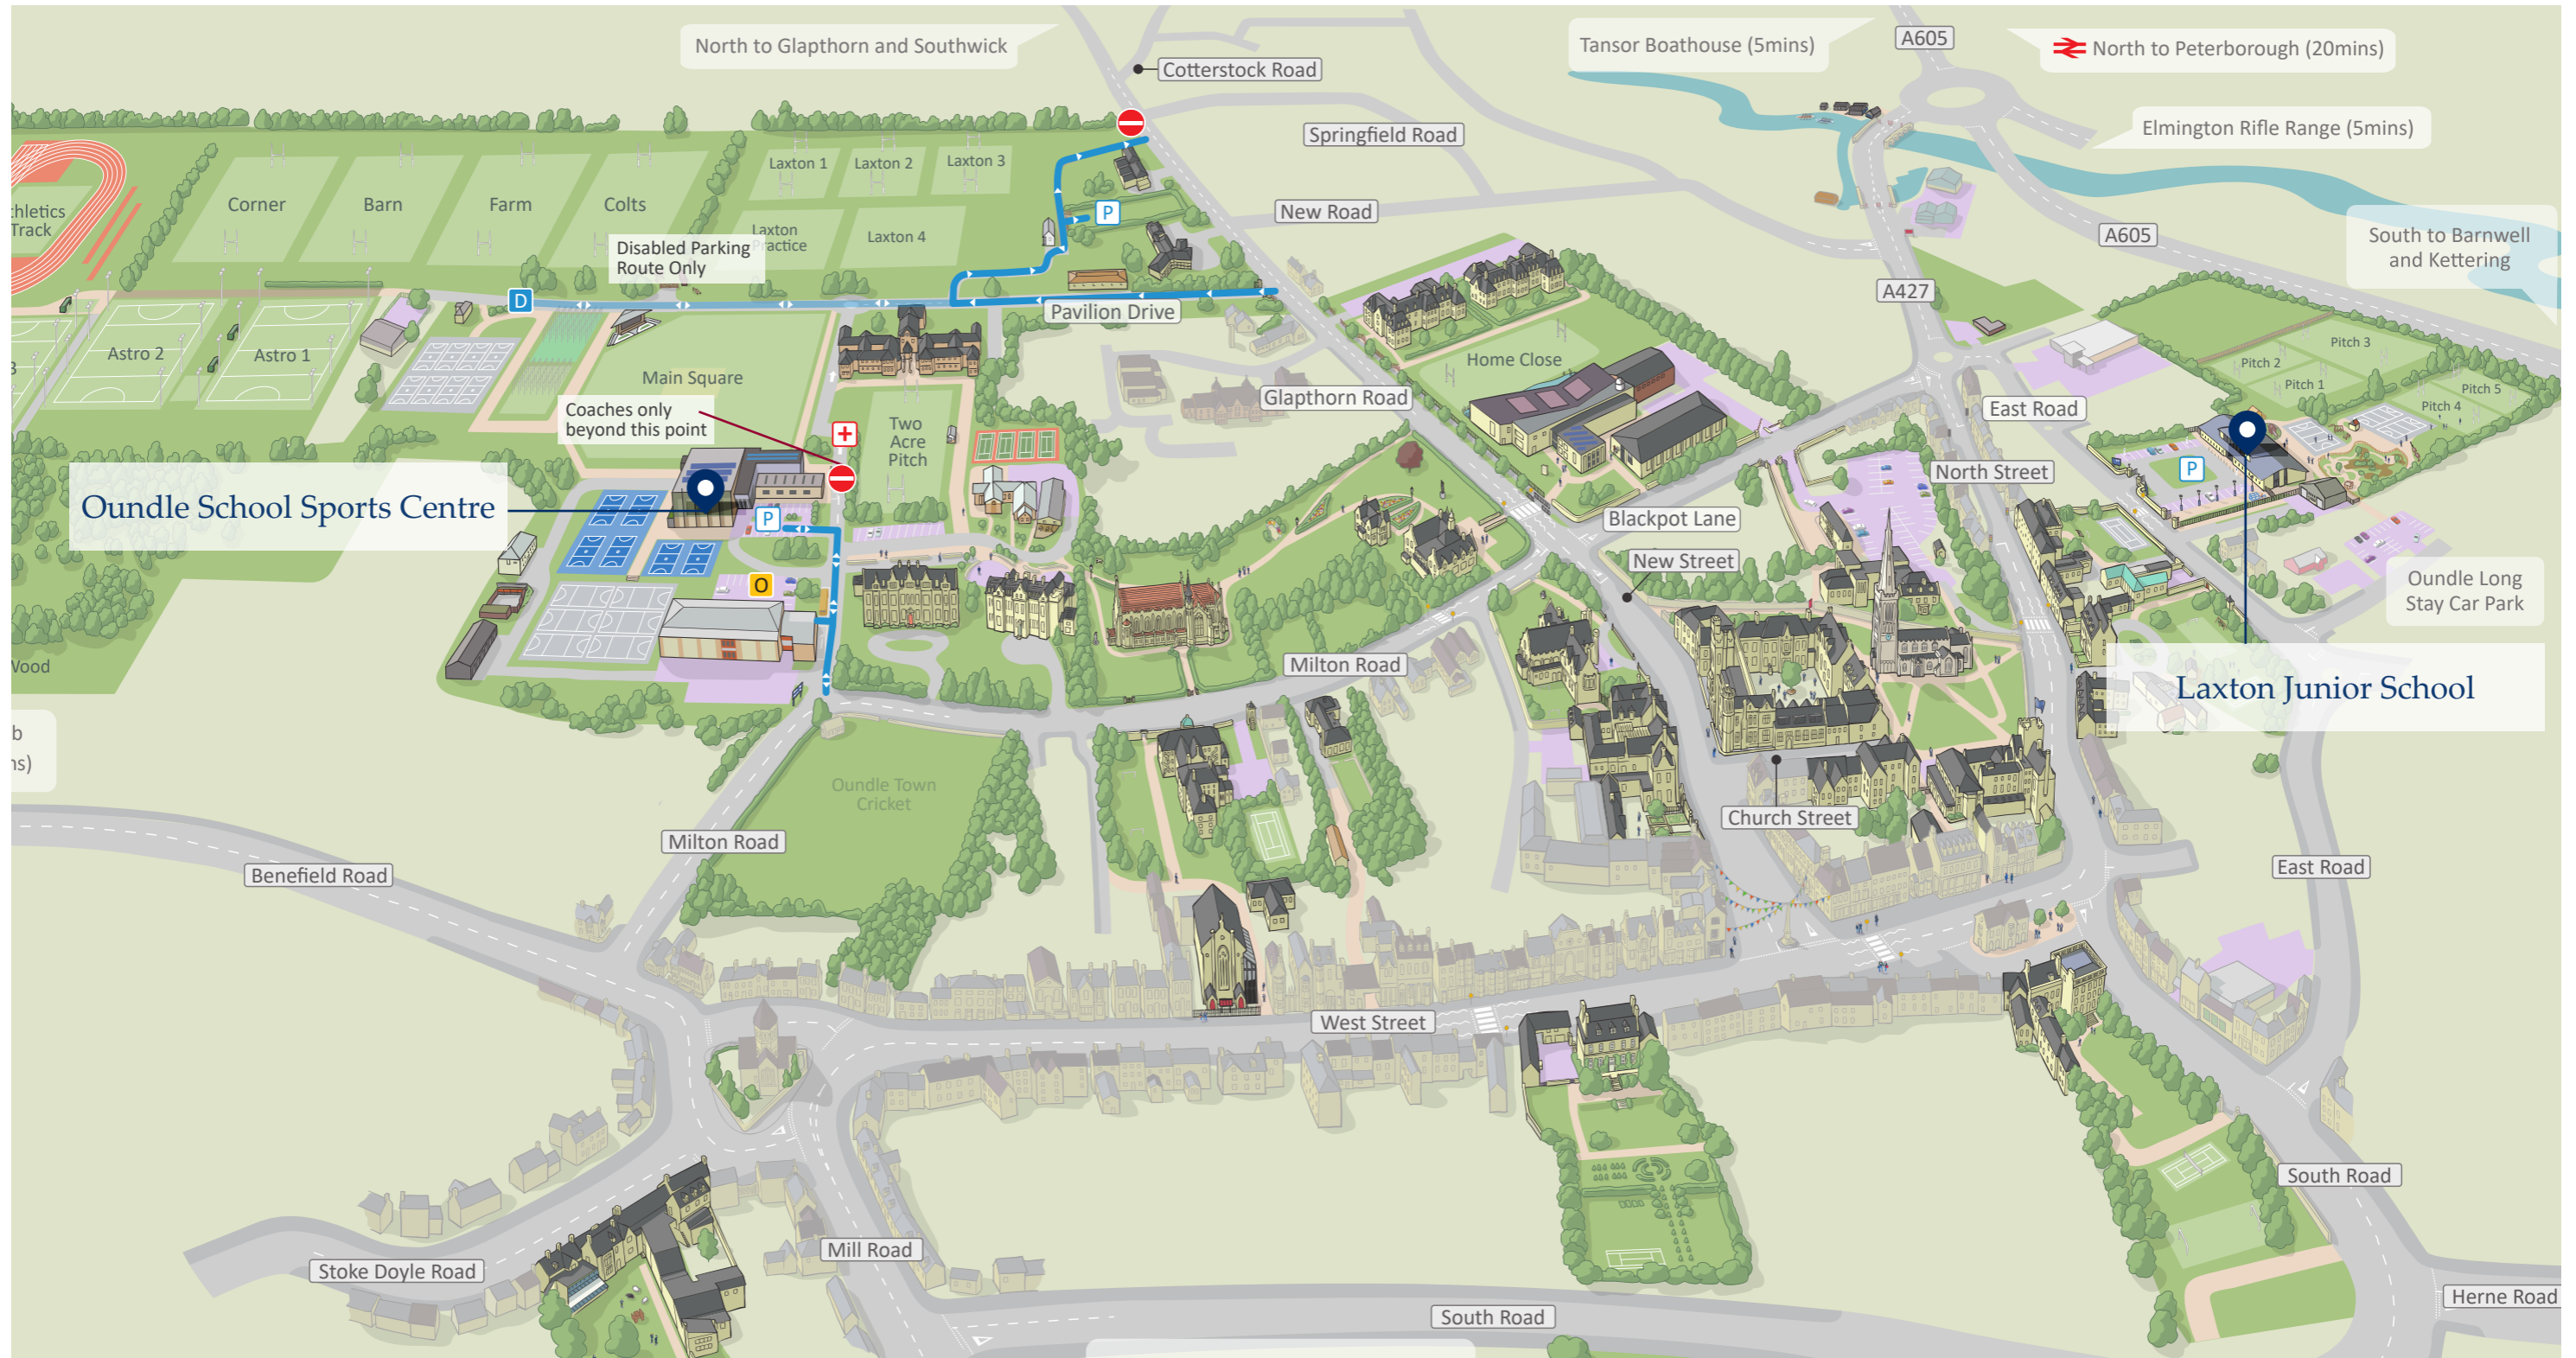

Visitor Parking for Fixtures and Sporting Events

**Laxton
Junior School**
OUNDLÉ

Fixtures and Sporting events will be hosted at either Laxton Junior School or the Oundle School Sports Centre; please check with your school as to the specific location.

Key

- + Ambulance Parking Bay
- P Visitor Parking
- D Disabled Parking
- O Visitor Overflow Parking
- No Entry
- Routes to Visitor Parking

On match days you may also want to consider the public car parks that are available in the area.